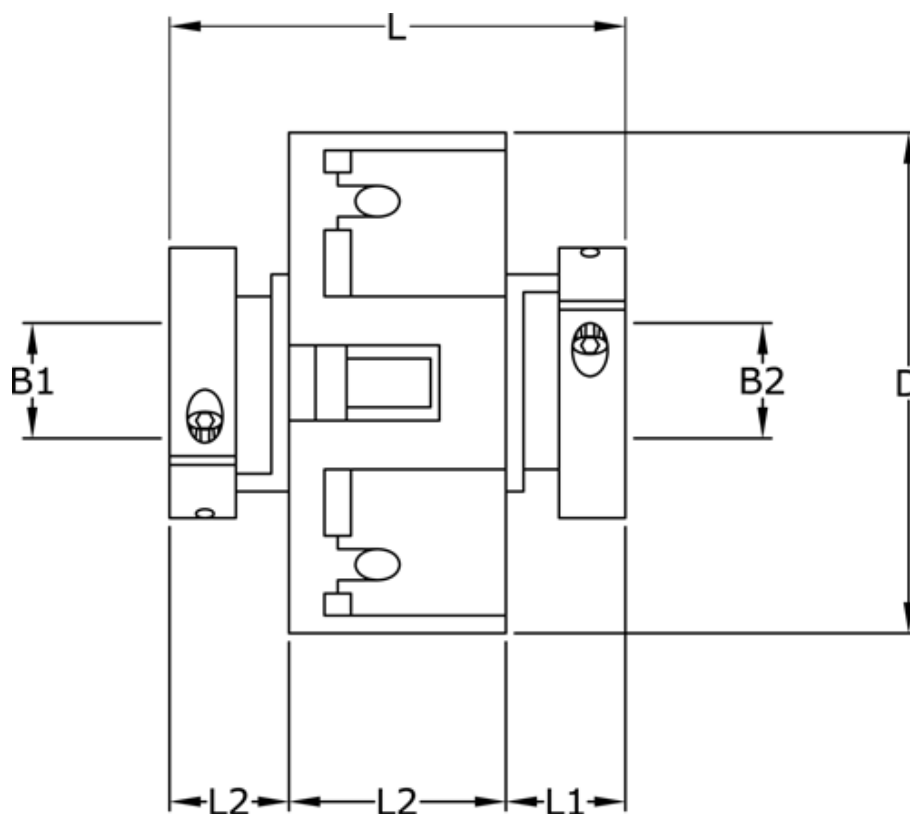

Article number: 3322205703838

Description: Uni-Lat Coupling size 205.70.38.38  
clamp hub, bore 14/14 mm

## Measures

B1	= 14
B2	= 14
D	= 70
L	= 74.0
L1	= 28.5
L2	= 17.0
Screw	= M6